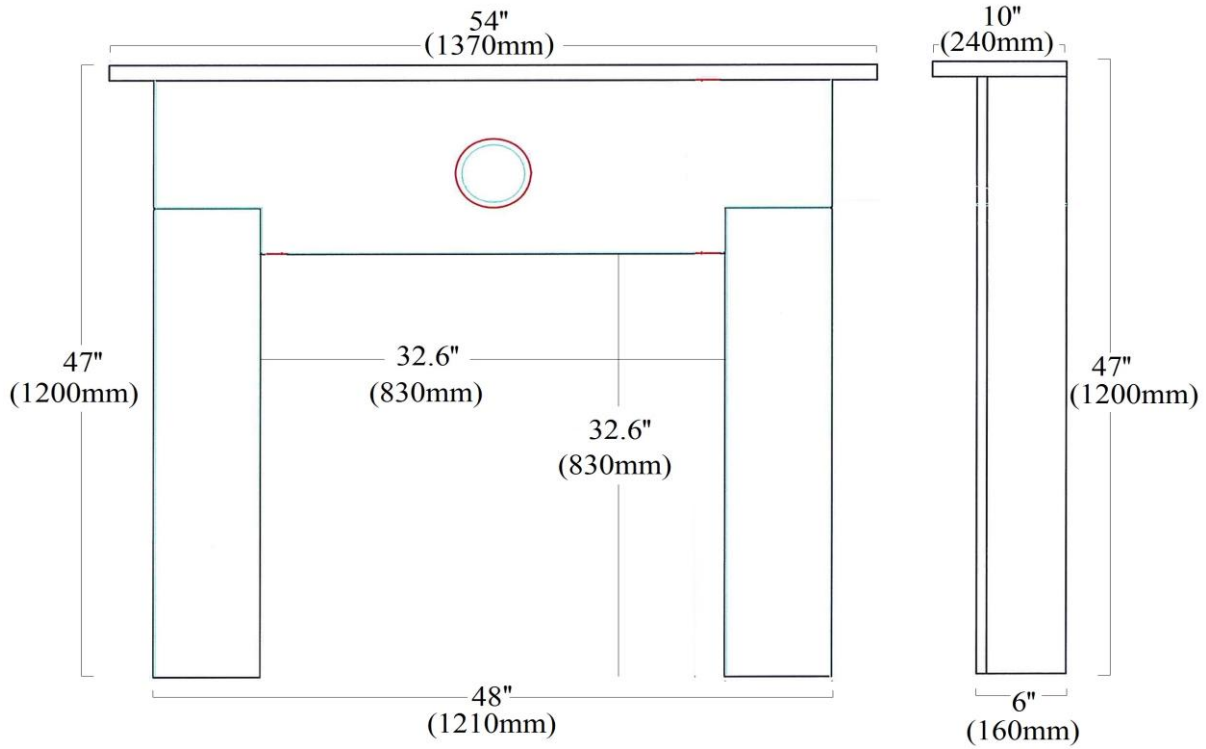

# C E L T I C

	Metric	Imperial
Shelf	1370 x 240 x 30	54 x 8 x 2
Hearth	N/A	N/A
Height (inc.hearth)	1200	47
Mantle Opening	830 x 830	32.6 x 32.6
Across Legs	1210	48
Leg Depth	160	6
Rebate	75	3
Hearth Type		N/A
Hearth Shape		N/A