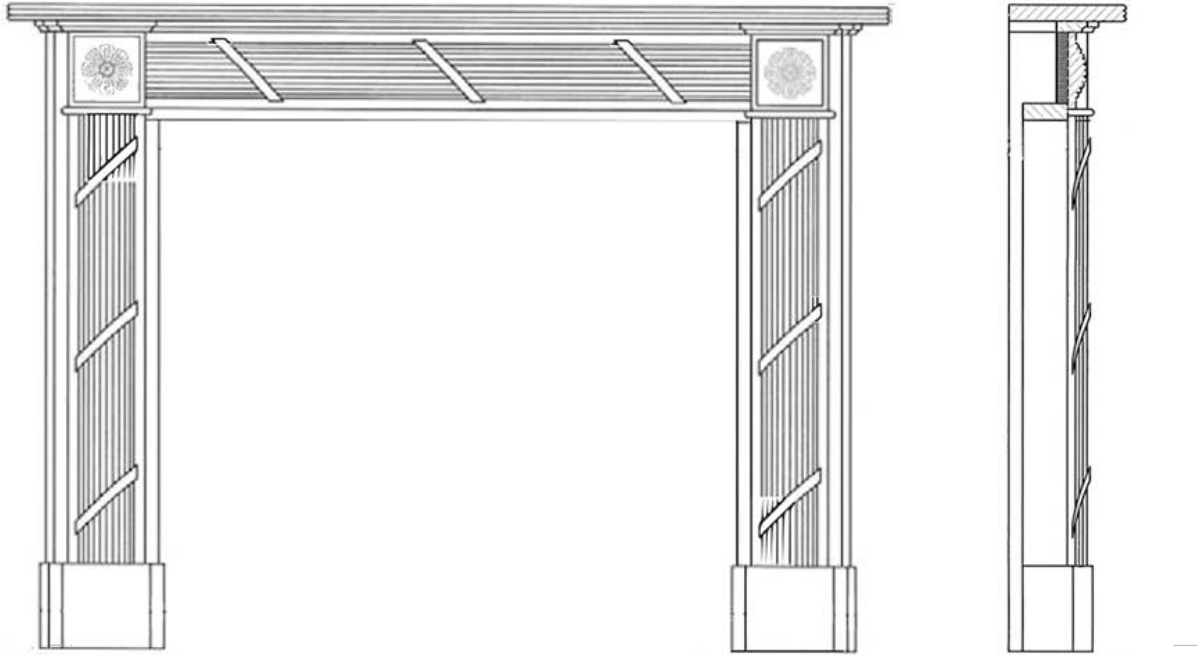

FDC (UK) Ltd
 Drews Yard, Hindon Road, Dinton, Wiltshire, SP3 5EH
 Tel: 01722 716161
 Fax: 01722 716162

www.fdcuk.co.uk
sales@fdcuk.co.uk

63" HOLYROOD

	Metric	Imperial
Shelf	1600 x 215 x 30	63 x 8 x 1
Hearth	N/A	N/A
Height	1190	45
Mantel Opening	1045 x 970	41 x 38
Across Legs	1455	57
Leg Depth	155	6
Rebate	25	1
Back Hearth	N/A	N/A
Hearth Type	N/A	
Hearth Shape	N/A	

AEGEAN LIMESTONE