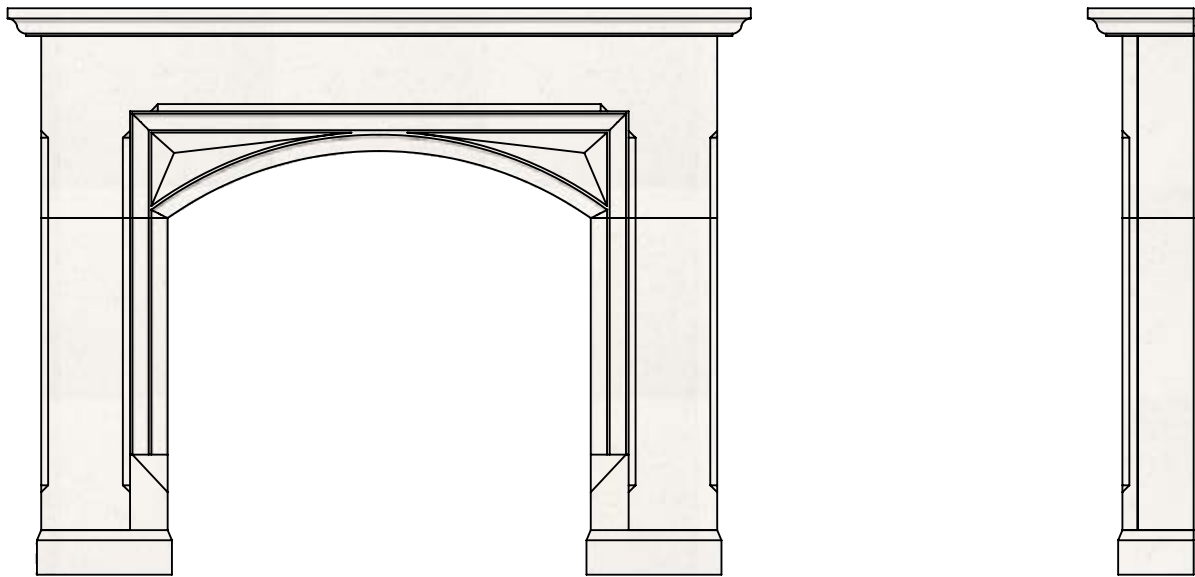

FDC (UK) Ltd
 Drews Yard, Hindon Road, Dinton, Wiltshire, SP3 5EH
 Tel: 01722 716161
 Fax: 01722 716162

www.fdcuk.co.uk
sales@fdcuk.co.uk

RUTLAND

	Metric	Imperial
Shelf	1475 x 210 x 55	58 x 8¼ x 2
Hearth	N/A	N/A
Height	1120	44
Mantel Opening	820w x 705/840h	32½w x 28/33h
Across Legs	1360	53½
Leg Depth	150	6
Rebate	30	1
Back Hearth	N/A	N/A
Hearth Type	N/A	
Hearth Shape	N/A	

AEGEAN LIMESTONE