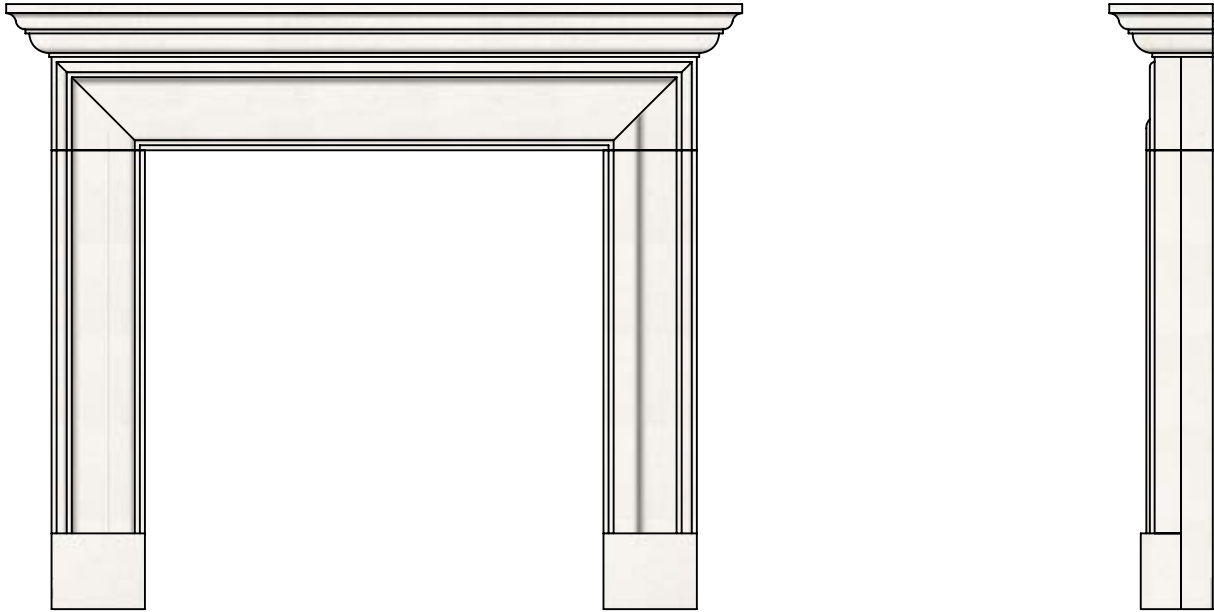

FDC (UK) Ltd
Drews Yard, Hindon Road, Dinton, Wiltshire, SP3 5EH
Tel: 01722 716161
Fax: 01722 716162

www.fdcuk.co.uk
sales@fdcuk.co.uk

58" SALISBURY BOLECTION

	Metric	Imperial
Shelf	1460 x 205 x 105	57½ x 8 x 4
Hearth	N/A	N/A
Height	1200	47
Mantel Opening	910 x 910	36 x 36
Across Legs	1280	50½
Leg Depth	145	6
Rebate	30	1
Back Hearth	N/A	N/A
Hearth Type	N/A	
Hearth Shape	N/A	

AEGEAN LIMESTONE