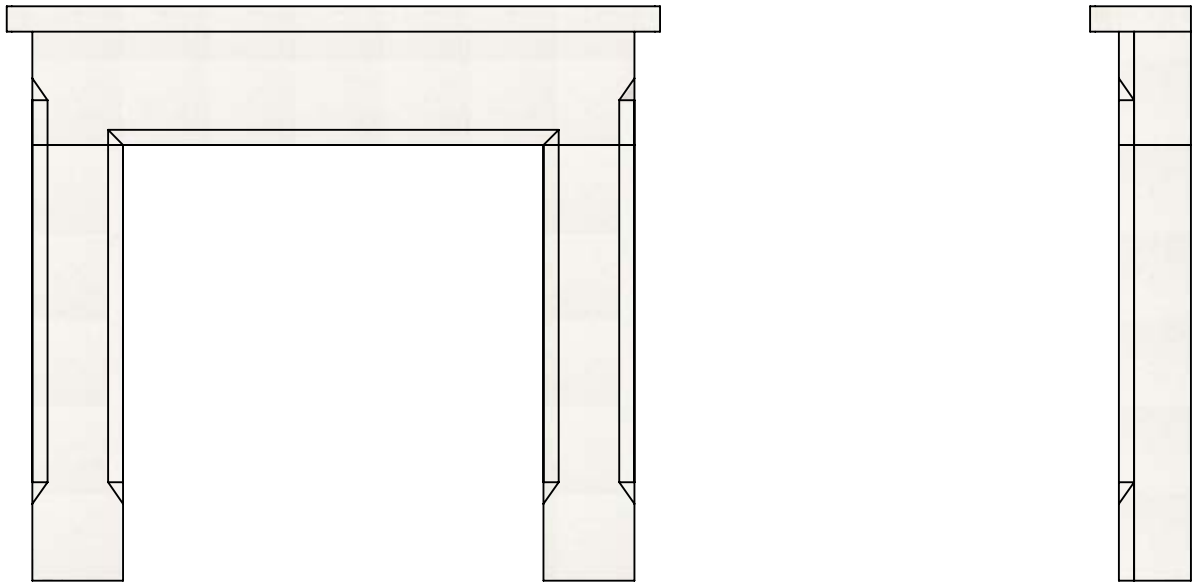

FDC (UK) Ltd
 Drews Yard, Hindon Road, Dinton, Wiltshire, SP3 5EH
 Tel: 01722 716161
 Fax: 01722 716162

www.fdcuk.co.uk
sales@fdcuk.co.uk

51" SHELBY

	Metric	Imperial
Shelf	1295 x 200 x 50	51 x 8 x 2
Hearth	N/A	N/A
Height	1140	44 ³ / ₄
Mantel Opening	32 ³ / ₄ w x 34h	32 ³ / ₄ w x 34h
Across Legs	1195	47
Leg Depth	145	5 ³ / ₄
Rebate	75	75
Back Hearth	N/A	N/A
Hearth Type	N/A	
Hearth Shape	N/A	

AEGEAN LIMESTONE