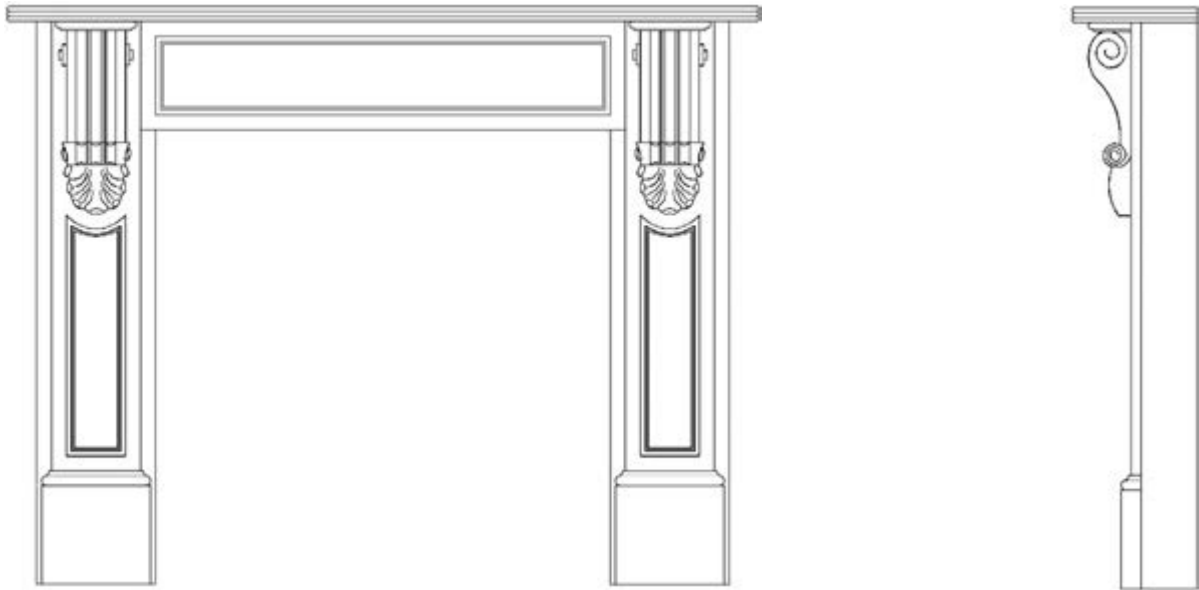

FDC (UK) Ltd
 Drews Yard, Hindon Road, Dinton, Wiltshire, SP3 5EH
 Tel: 01722 716161
 Fax: 01722 716162

www.fdcuk.co.uk
sales@fdcuk.co.uk

WILLIAM IV CORBEL

| | Metric | Imperial |
|-----------------------|-----------------|-----------------|
| Shelf | 1520 x 250 x 30 | 60 x 10 x 1 |
| Hearth | N/A | N/A |
| Height | 1170 | 46 |
| Mantel Opening | 920 x 920 | 36½ x 36½ |
| Across Legs | 1400 | 55 |
| Leg Depth | 150 | 6 |
| Rebate | 30 | 1 |
| Back Hearth | N/A | N/A |
| Hearth Type | N/A | |
| Hearth Shape | N/A | |

AEGEAN LIMESTONE