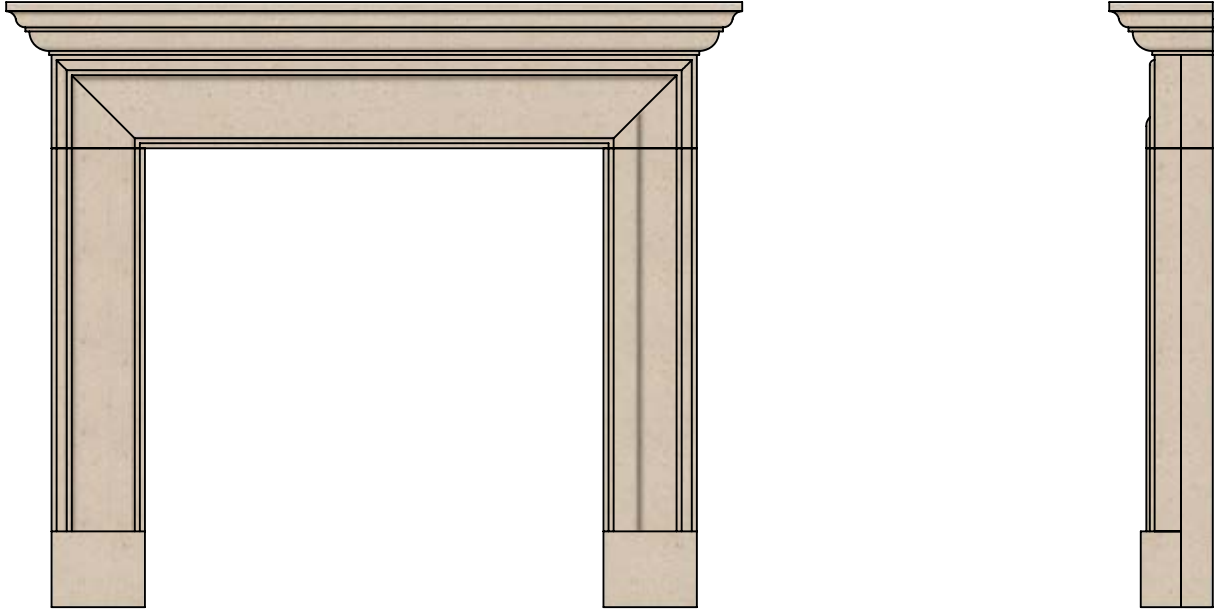

FDC (UK) Ltd
Drews Yard, Hindon Road, Dinton, Wiltshire, SP3 5EH
Tel: 01722 716161
Fax: 01722 716162

www.fdcuk.co.uk
sales@fdcuk.co.uk

54" SALISBURY BOLECTION

	Metric	Imperial
Shelf	1370 x 195 x 105	54 x 8 x 4
Hearth	N/A	N/A
Height	1165	46
Mantel Opening	910 x 910	36 x 36
Across Legs	1210	48
Leg Depth	145	6
Rebate	25	1
Back Hearth	N/A	N/A
Hearth Type	N/A	
Hearth Shape	N/A	

CHARMOT LIMESTONE