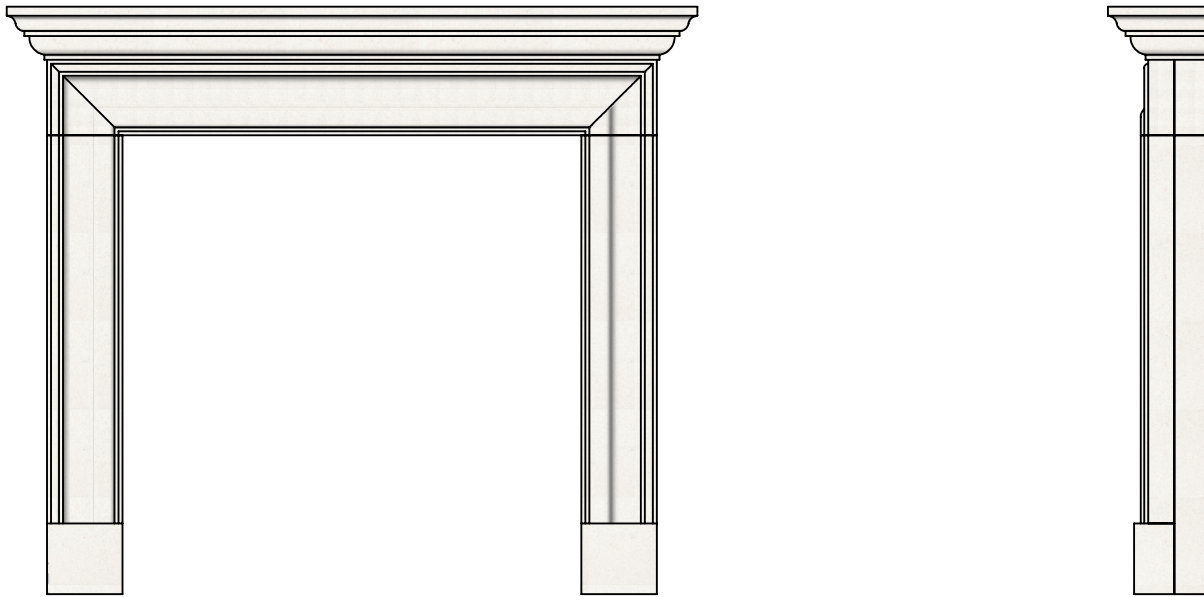

FDC (UK) Ltd
 Drews Yard, Hindon Road, Dinton, Wiltshire, SP3 5EH
 Tel: 01722 716161
 Fax: 01722 716162

www.fdcuk.co.uk
sales@fdcuk.co.uk

54" SALISBURY BOLECTION

	Metric	Imperial
Shelf	1370 x 195 x 105	54 x 8 x 4
Hearth	N/A	N/A
Height (inc.hearth)	1165	46
Mantel Opening	910 x 910	36 x 36
Across Legs	1210	48
Leg Depth	145	6
Rebate	25	1
Back Hearth	N/A	N/A
Hearth Type	N/A	
Hearth Shape	N/A	

CHARMOT LIMESTONE