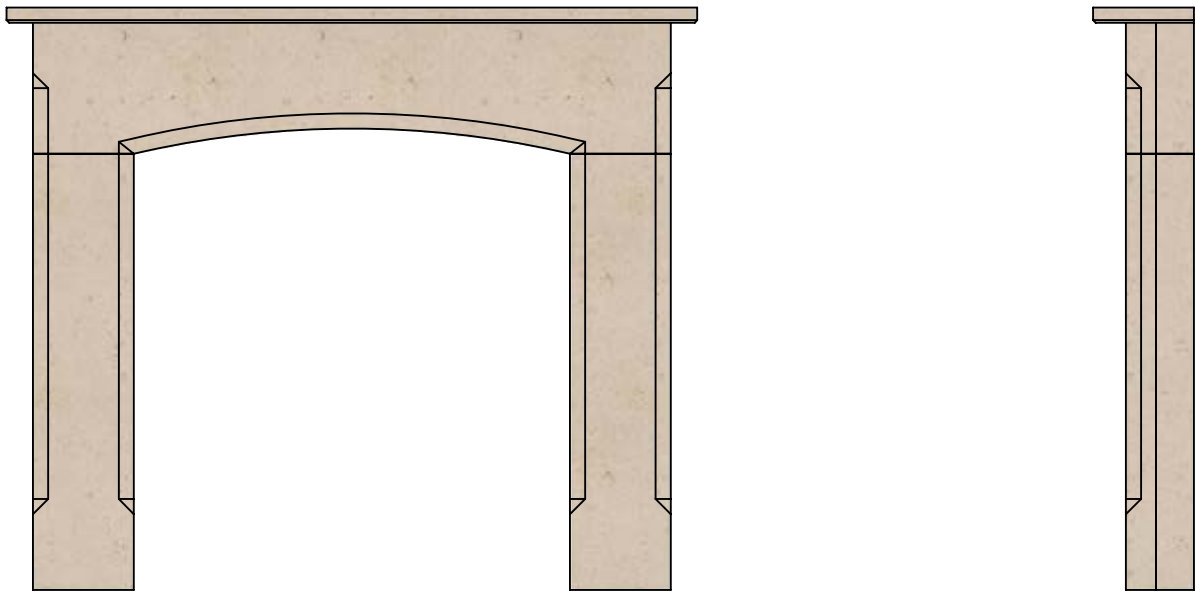

FDC (UK) Ltd
Drews Yard, Hindon Road, Dinton, Wiltshire, SP3 5EH
Tel: 01722 716161
Fax: 01722 716162

www.fdcuk.co.uk
sales@fdcuk.co.uk

WARWICK

	Metric	Imperial
Shelf	1370 x 200 x 30	54 x 8 x 1¼
Hearth	N/A	N/A
Height	1155	45½
Mantel Opening	865w x 865/915h	34w x 34/36h
Across Legs	1265	49¾
Leg Depth	135	5¼
Rebate	75	3
Back Hearth	N/A	N/A
Hearth Type	N/A	
Hearth Shape	N/A	