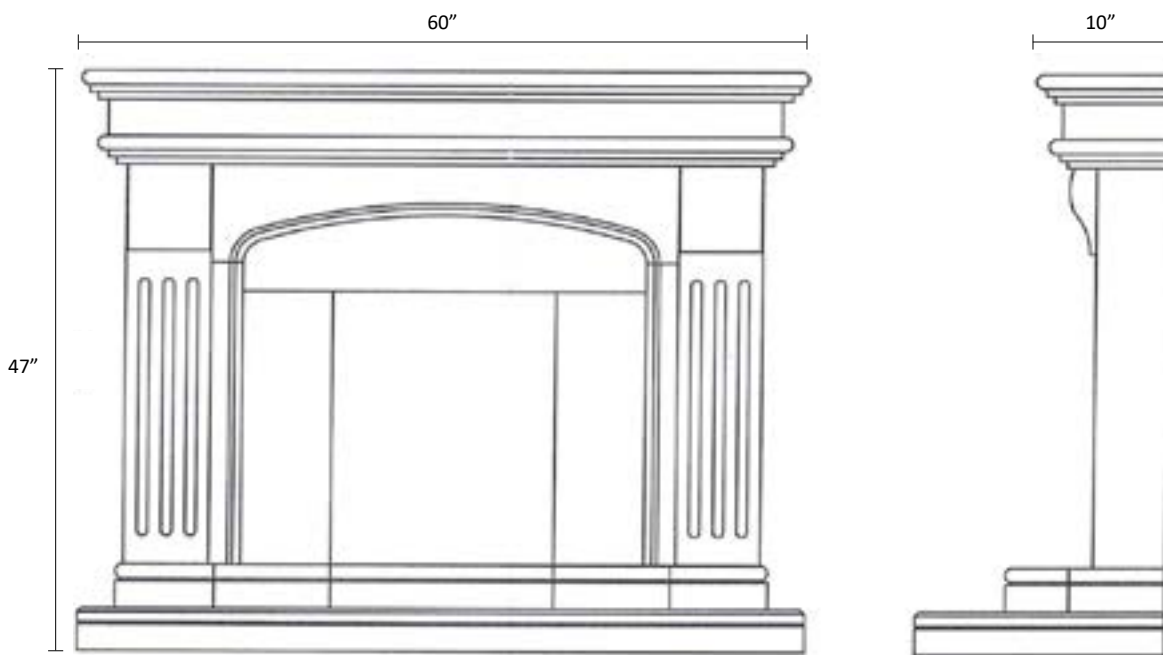

FDC (UK) Ltd
 Drews Yard, Hindon Road, Dinton Salisbury SP3 5EH
 Tel; 01722 716161 Fax; 01722 716162

www.fdcuk.co.uk
sales@fdcuk.co.uk

D U R H A M

	Metric	Imperial
Shelf	1520 x 250 x 60	60 x 10 x 2.5
Hearth	1520 x 470 x 90	60 x 18 x 4
Height (inc.hearth)	1210	47
Rebate	75	3
Hearth Type		Flush
Hearth Shape		Boxed with Bevel
Top Hearth Type		Flush
Top Hearth Shape		Boxed with Bullnose