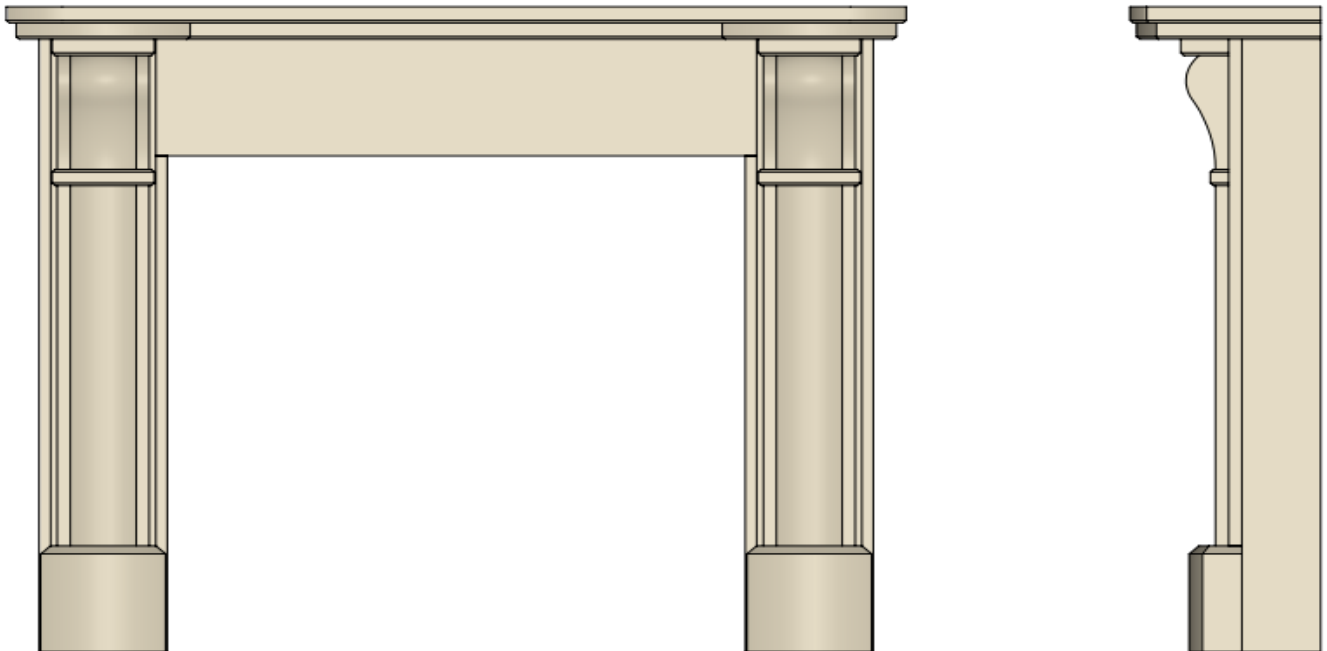

# EDINBURGH CORBEL

	Metric	Imperial
Shelf	1370 x 290 x 60	54 x 11 x 2.5
Height	1190	47
Mantel Opening	880 w x 915 h	34.5 w x 36 h
Across Legs	1270	50
Leg Depth	200	8
Rebate	75	3

*MICRO MARBLE*