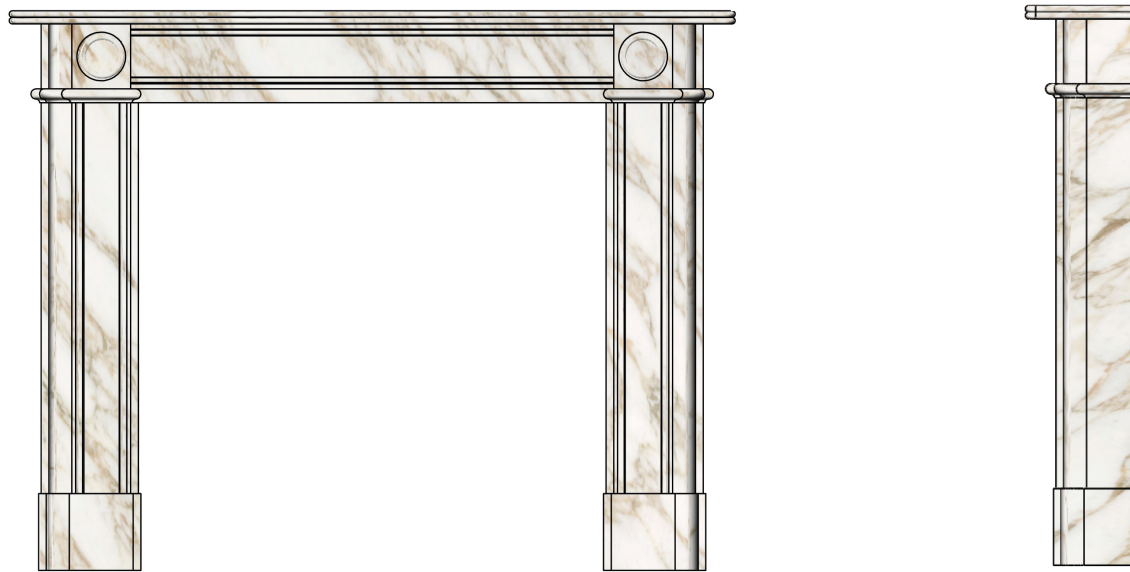

FDC (UK) Ltd
 Drews Yard, Hindon Road, Dinton, Wiltshire, SP3 5EH
 Tel: 01722 716161
 Fax: 01722 716162

www.fdcuk.co.uk
sales@fdcuk.co.uk

REGENCY BULLSEYE

| | Metric | Imperial |
|-----------------------|-----------------|-----------------|
| Shelf | 1420 x 210 x 26 | 56 x 8 x 1 |
| Hearth | N/A | N/A |
| Height | 1095 | 43 |
| Mantel Opening | 905w x 915h | 905w x 915h |
| Across Legs | 1305 | 51½ |
| Leg Depth | 150 | 6 |
| Rebate | 75 | 3 |
| Back Hearth | N/A | N/A |
| Hearth Type | N/A | |
| Hearth Shape | N/A | |

DOLOMITE GOLD