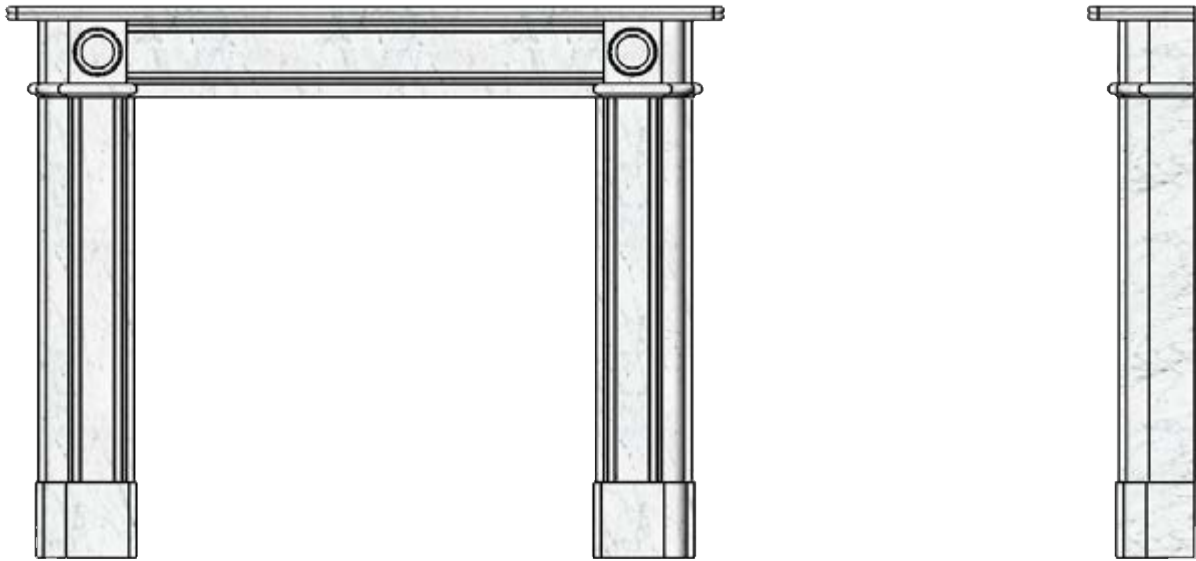

FDC (UK) Ltd
 Drews Yard, Hindon Road, Dinton, Wiltshire, SP3 5EH
 Tel: 01722 716161
 Fax: 01722 716162

www.fdcuk.co.uk
sales@fdcuk.co.uk

REGENCY BULLSEYE

	Metric	Imperial
Shelf	1420 x 210 x 26	57 x 8 x 1
Hearth	N/A	N/A
Height	1095	43
Mantel Opening	905w x 915h	905w x 915h
Across Legs	1305	51½
Leg Depth	150	6
Rebate	75	3
Back Hearth	N/A	N/A
Hearth Type	N/A	
Hearth Shape	N/A	

CARRARA MARBLE