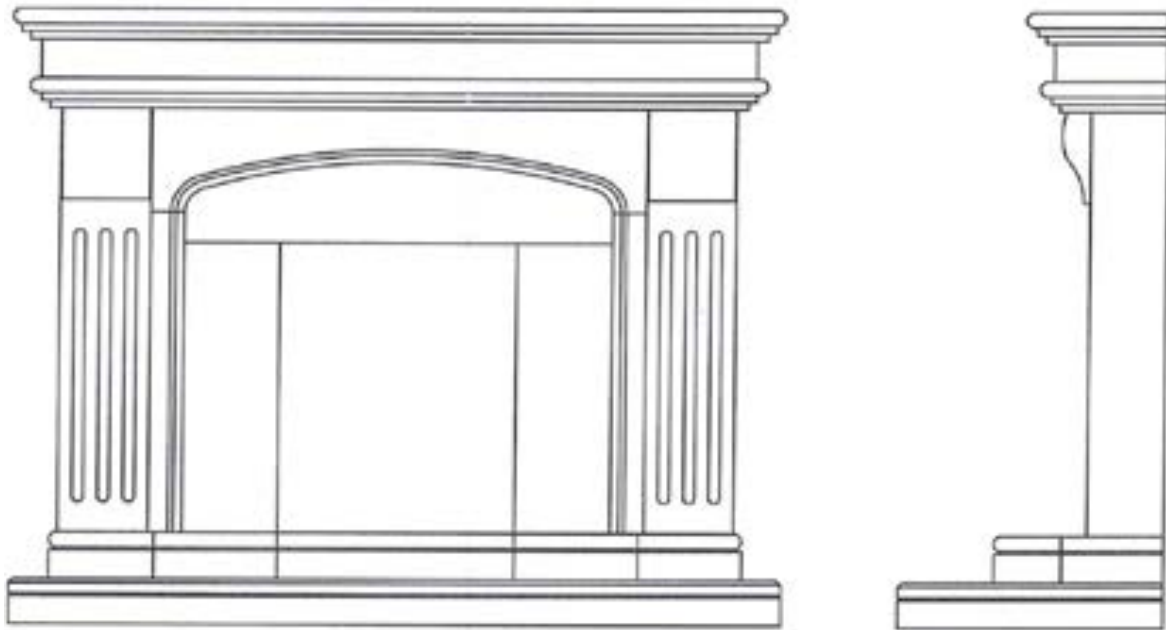

## 60" DURHAM

	<b>Metric</b>	<b>Imperial</b>
<b>Shelf</b>	1520 x 250 x 60	60 x 10 x 2½
<b>Hearth</b>	1520 x 470 x 90	60 x 18 x 4
<b>Height (inc.hearth)</b>	1210	47
<b>Rebate</b>	75	35 x 31
<b>Hearth Type</b>	FLUSH	
<b>Hearth Shape</b>	BOXED WITH BEVEL	
<b>Top Hearth Type</b>	FLUSH	
<b>Top Hearth Shape</b>	BOXED WITH BULLNOSE	

## BLACK GRANITE