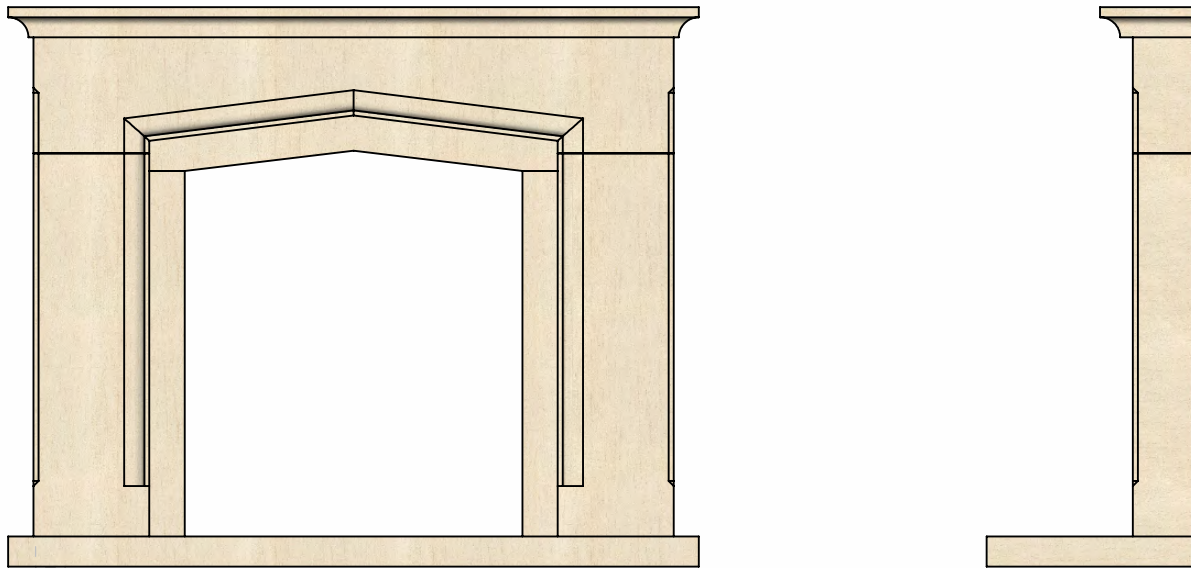

FDC (UK) Ltd
 Drews Yard, Hindon Road, Dinton, Wiltshire, SP3 5EH
 Tel: 01722 716161
 Fax: 01722 716162

www.fdcuk.co.uk
sales@fdcuk.co.uk

54" LANGFORD

	Metric	Imperial
Shelf	1370 x 185 x 60	54 x 7¼ x 2½
Hearth	1370 x 410 x 60	54 x 16 x 2½
Height (inc.hearth)	1110	43¾
Mantel Opening	810w x 785/835h	32w x 31/33h
Stove Opening	670w x 725/765h	26w x 28/30h
Across Legs	1270	50
Leg Depth	120	4¾
Rebate	35	1
Back Hearth	900 x 410 x 30	35½ x 16 x 1¼
Hearth Type	SOLID	
Hearth Shape	SQUARE	

PORTUGUESE LIMESTONE