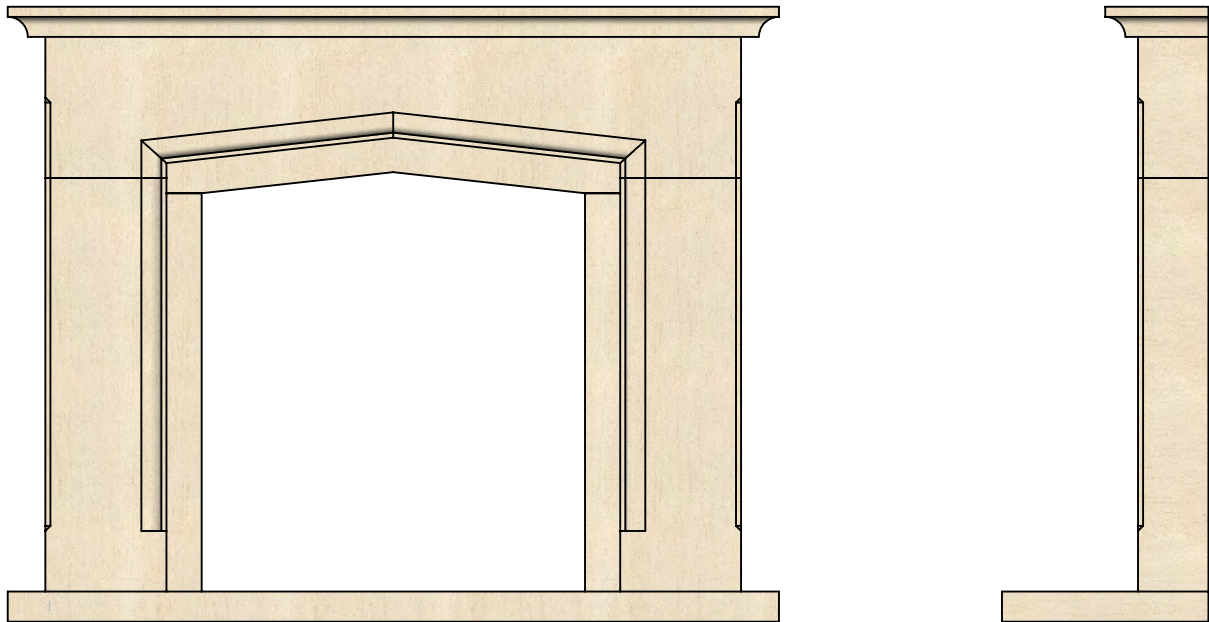

FDC (UK) Ltd
 Drews Yard, Hindon Road, Dinton, Wiltshire, SP3 5EH
 Tel: 01722 716161
 Fax: 01722 716162

www.fdcuk.co.uk
sales@fdcuk.co.uk

60" LANGFORD

	Metric	Imperial
Shelf	1530 x 205 x 60	60 x 7½ x 2½
Hearth	1530 x 410 x 60	60 x 16 x 2½
Height (inc.hearth)	1220	48
Mantel Opening	900w x 850/900h	36w x 33½/36h
Stove Opening	760w x 790/830h	30w x 31/33h
Across Legs	1380	54½
Leg Depth	140	5½
Rebate	35	1
Back Hearth	1000 x 410 x 30	40 x 16 x 1
Hearth Type	SOLID	
Hearth Shape	SQUARE	

PORTUGUESE LIMESTONE