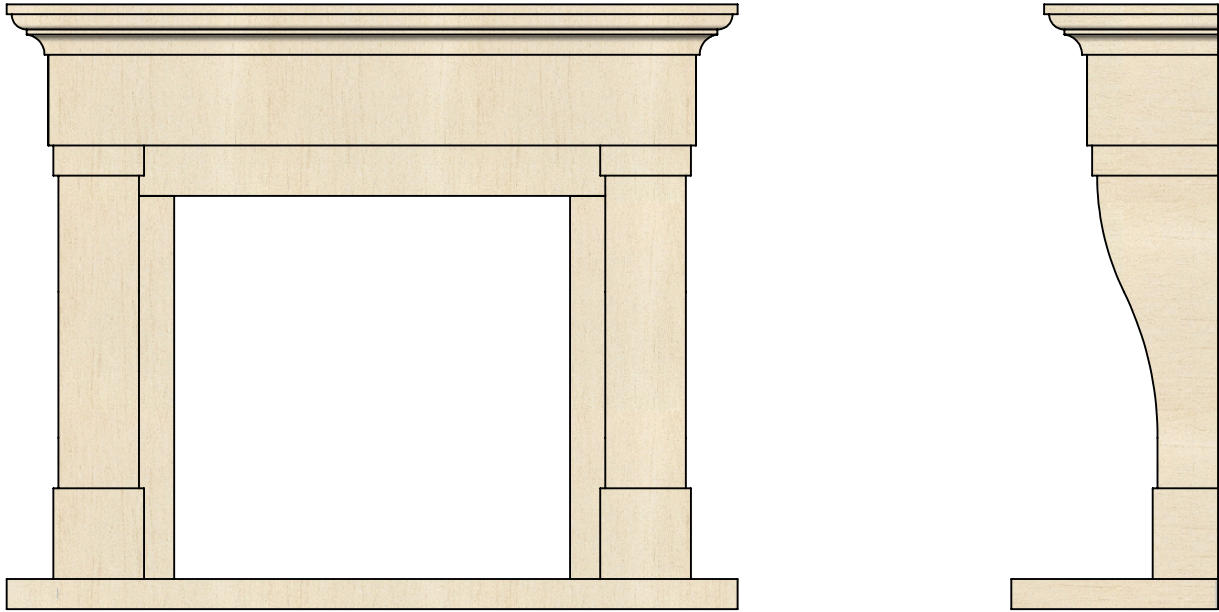

FDC (UK) Ltd
 Drews Yard, Hindon Road, Dinton, Wiltshire, SP3 5EH
 Tel: 01722 716161
 Fax: 01722 716162

www.fdcuk.co.uk
sales@fdcuk.co.uk

PROVENCE

	Metric	Imperial
Shelf	1450 x 345 x 100	57 x 13½ x 4
Hearth	1450 x 410 x 60	57 x 16 x 2½
Height (inc.hearth)	1200	47
Mantel Opening	905w x 860h	35½w x 33¾h
Across Legs	1265	49¾
Leg Depth	130	5¼
Rebate	35	1
Back Hearth	1000 x 450 x 30	39½ x 17¾ x 1¼
Hearth Type	SOLID	
Hearth Shape	SQUARE	

VEINED LIMESTONE