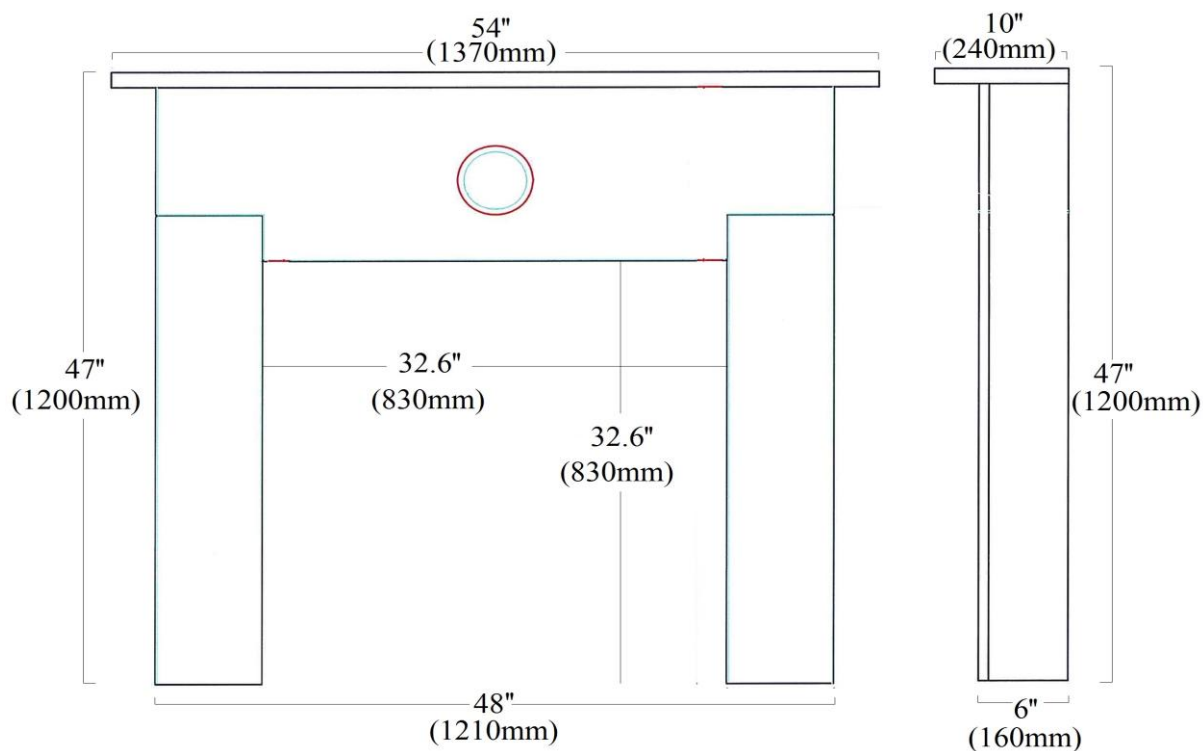

FDC (UK) Ltd
 Drews Yard, Hindon Road, Dinton Wiltshire SP3 5EH
 Tel; 01722 716161 Fax; 01722 716162

www.fdcuk.co.uk
 sales@fdcuk.co.uk

C E L T I C

	Metric	Imperial
Shelf	1370 x 240 x 30	54 x 8 x 2
Hearth	N/A	N/A
Height (inc.hearth)	1200	47
Mantle Opening	830 x 830	32.6 x 32.6
Across Legs	1210	48
Leg Depth	160	6
Rebate	75	3
Hearth Type		N/A
Hearth Shape		N/A