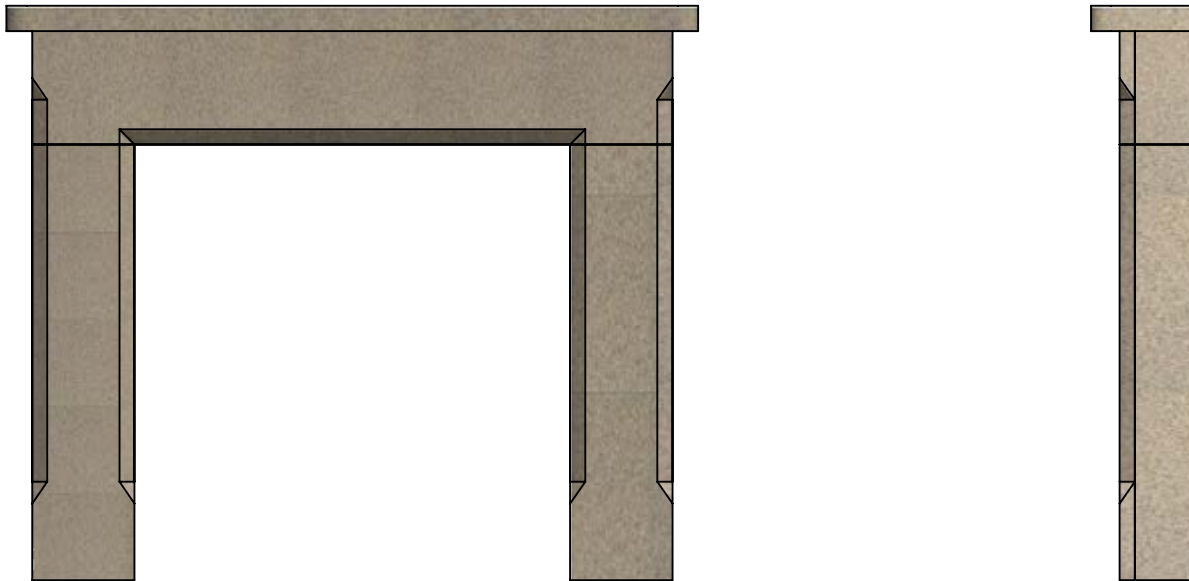

FDC (UK) Ltd
Drews Yard, Hindon Road, Dinton, Wiltshire, SP3 5EH
Tel: 01722 716161
Fax: 01722 716162

www.fdcuk.co.uk
sales@fdcuk.co.uk

54" SHELBY

	Metric	Imperial
Shelf	1370 x 200 x 50	54 x 8 x 2
Hearth	N/A	N/A
Height	1140	45
Mantel Opening	865 x 865	34 x 34
Across Legs	1270	50
Leg Depth	145	5¾
Rebate	75	3
Back Hearth	N/A	N/A
Hearth Type	N/A	
Hearth Shape	N/A	

SANDSTONE